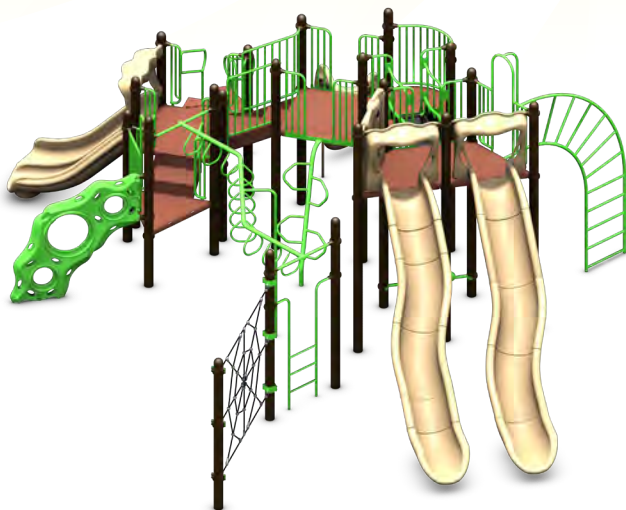

**SALE: \$24,906**

**Bongo Bridge** (10-169492)

ASTM Use Zone:..... 35'2" x 24'4"

Age:..... 2-5 or 5-12

Critical Fall Ht:..... 6'4"

Regular Price: ..... \$49,472

**SALE: \$24,736**

**Split Decision** (20-167182)

ASTM Use Zone:..... 45'6" x 42'1"

Age:..... 5-12

Critical Fall Ht:..... 8'

Regular Price: ..... \$85,906

**SALE: \$42,953**

**Boardwalk** (20-167183)

ASTM Use Zone:..... 45'0" x 34'10"

Age:..... 2-5