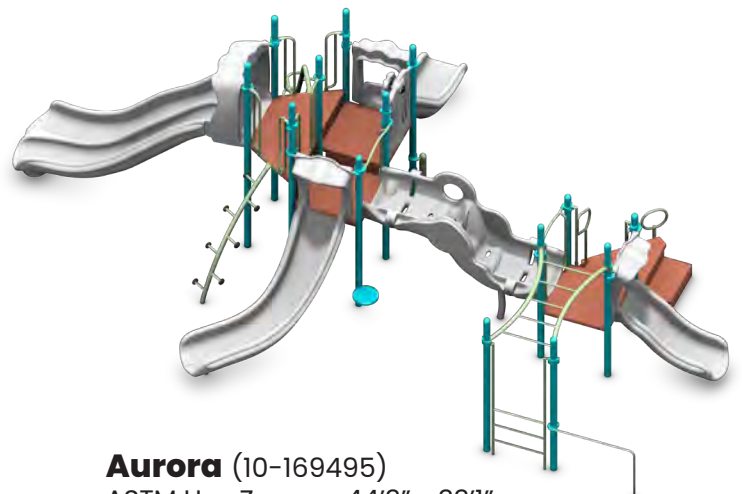

Aurora (10-169495)

ASTM Use Zone:..... 44'3" x 33'1"

Age:..... 5-12

Critical Fall Ht:..... 8'

Regular Price:..... $49,660

SALE: $24,830