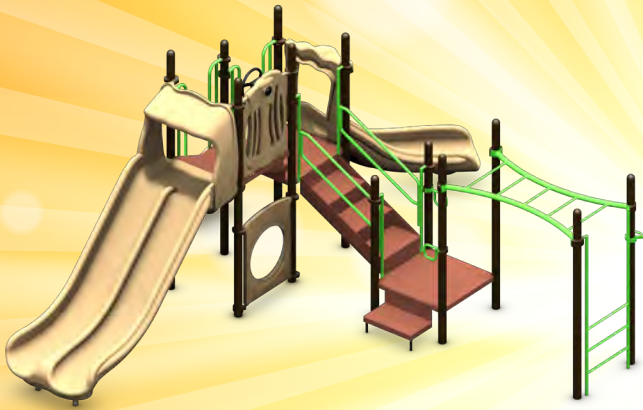

Jozie's Adventure (10-169491)

ASTM Use Zone:..... 31'5" x 34'2"

Age:..... 5-12

Critical Fall Ht:..... 8'

Regular Price: $34,162

SALE: $17,081