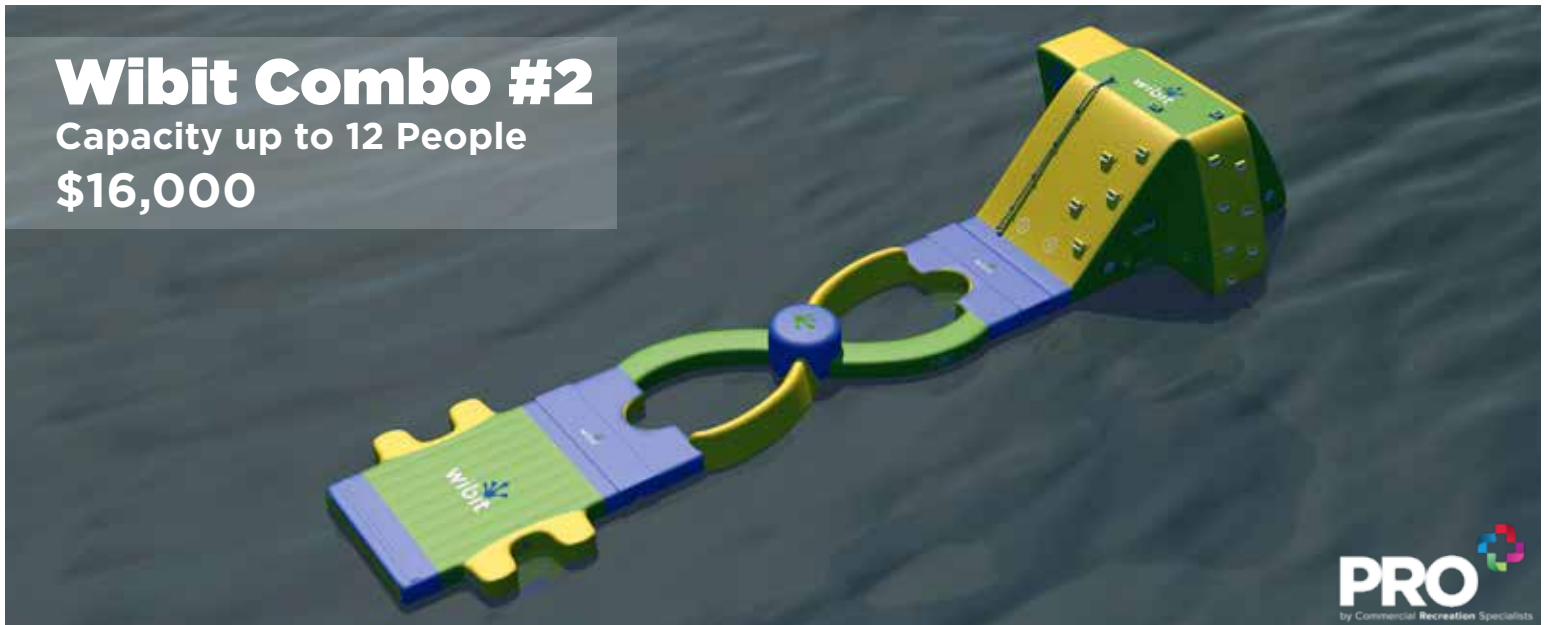

Wibit Combo #2
Capacity up to 12 People
$16,000

Wibit Combo #2 Includes:

- Action Tower XL, Base SUS & Twist
- Anchoring Bungees & Shackles
- Wibit Pump
- Freight

Suggested PRO+ Rewards ($2,400 value):

Mothership
with 6 paddles

Disinfect & Protect
up to 90 Days!