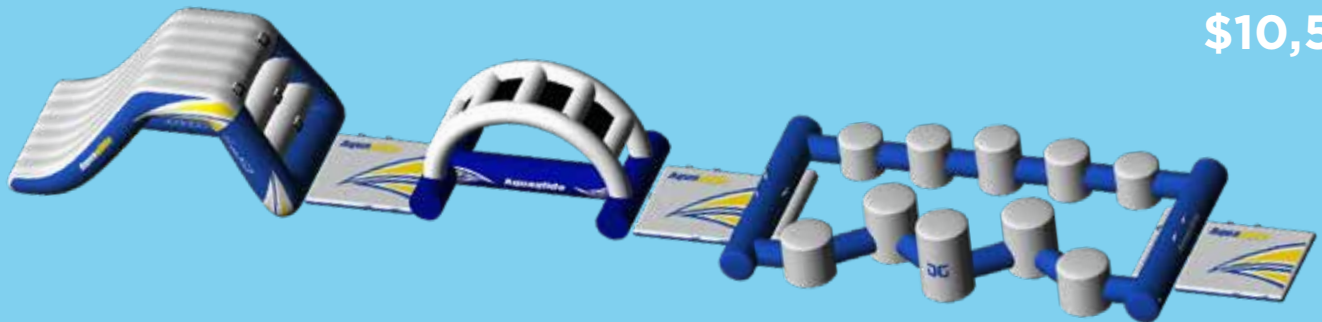

Wibit Combo #1
Capacity up to 14 People
\$20,000

Wibit Combo #1 Includes:

- Action Tower XL, Base SUS, Twist & Flip
- Anchoring Bungees & Shackles
- Wibit Pump
- Freight

Suggested PRO+ Rewards (\$2,850 value):

Big fun, small footprint! These Aquaglide Aqua Tracks are custom designed to create high-impact fun, without a ton of space.

Aquaglide Combo #1

Capacity up to 10 People

\$10,500

Aquaglide Combo #1 Includes: