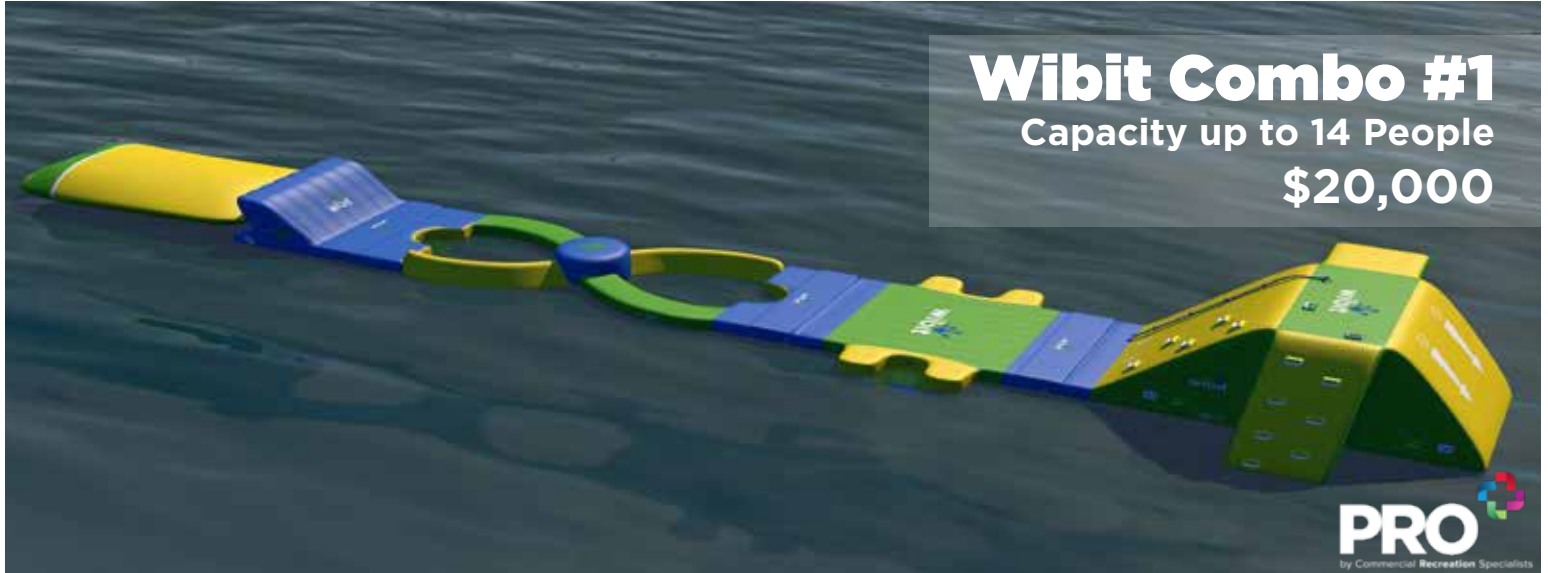

Wibit Combo #1
Capacity up to 14 People
\$20,000

Wibit Combo #1 Includes:

- Action Tower XL, Base SUS, Twist & Flip
- Anchoring Bungees & Shackles
- Wibit Pump
- Freight

Suggested PRO+ Rewards (\$2,850 value):

Big fun, small footprint! These Aquaglide Aqua Tracks are custom designed to create high-impact fun, without a ton of space.

Aquaglide Combo #1

Capacity up to 10 People

\$10,500

Aquaglide Combo #1 Includes: