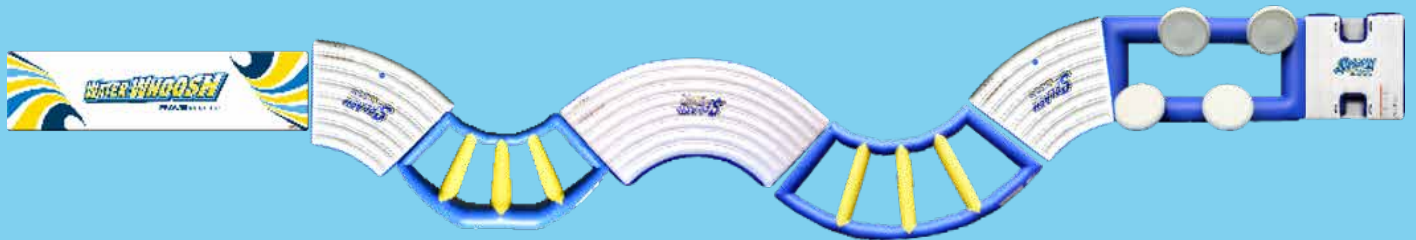

Kayaks & Paddles Qty 4

Disinfect & Protect up to 90 Days!

RAVE Combo #2

Capacity up to 15 People

\$13,500

RAVE Combo #2 Includes:

- Water Whoosh 20', Inclined 90° Curve, Quick Step Double, Sweep Corner Solid, Sweep Corner Tubular, 45° Sweep Curves & Ninja Quad Steps
- Anchoring Bungees
- RAVE Pump
- Freight