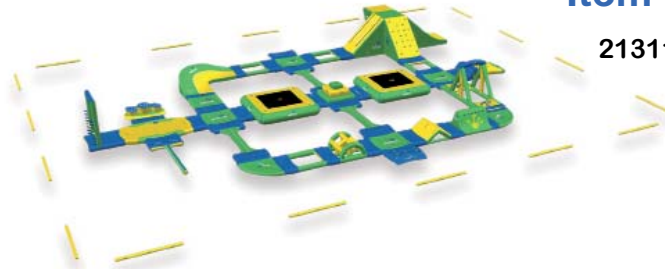

Item #

21311

CRS Price

$75,250.00

SPORTS PARK 60+

1 IceTower XXL; 1 Bouncer XXL; 1 Roller; 1 Slider; 1 Flipper; 1 Spinner; 1 Double Rocker; 2 Balance Beam; 1 Base; 1 Bridge; 1 Cliff; 1 Slide; 3 Pond; 3 SideKick; 1 Swing; 1 Trampoline; 1 Curve; 1 Deck; 1 Ramp; 2 Junction; 1 ActionTower; 1 Flip; 18 Buoys