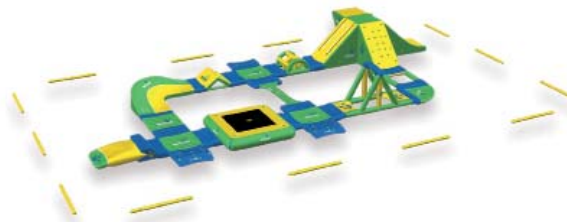

Item # CRS Price

WIBIT AQUATRACK
1 Ramp; 1 Base; 1 Cliff;
1 Bridge; 1 Pond; 1 Slide

21301 \$9,600.00

WIBIT KAYAK POLO
4 Kayak; 2 Kayak Goal

21308 \$3,875.00

WIBIT AQUARENA
1 Oval; 1 Long Jump; 1 Podium;
1 Balance Beam; 1 High Jump;
1 Ramp

21303 \$9,575.00

WIBIT AQUADUEL
1 Ramp; 1 Balance Beam; 1 Slide

21312 \$4,495.00

SPORTS PARK 20
1 Flip; 1 Trampoline;
1 Balance Beam;
1 ActionTower; 1 Ramp;
12 Buoys

21309 \$23,200.00

SPORTS PARK 40
1 Balance Beam; 1 Bridge;
1 Cliff; 1 Slide; 1 Pond;
1 Side Kick; 1 Trampoline;
1 Swing; 1 Curve; 3 Ramp;
3 Junction; 1 ActionTower;
1 Flip; 15 Buoys