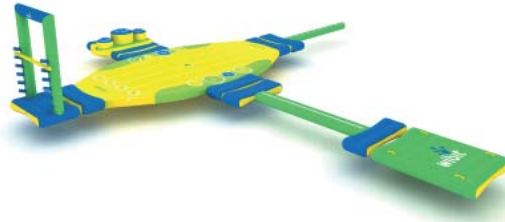

			Item #	CRS Price
BILLBOARD			18005	\$1,095.00
BOUNCER XXL (incl. electric pump)			17054	\$3,695.00
BOUNCER XL (incl. electric pump)			17053	\$2,625.00
CLIMBER (incl. electric pump)			17040	\$1,695.00
DOUBLE ROCKER			17060	\$2,020.00
FLIPPER			17049	\$950.00
ICETOWER XXL (incl. electric pump)			18002	\$7,200.00
ICETOWER XL (incl. electric pump)			18001	\$3,320.00
KAYAK (incl. paddle)			21006	\$560.00
KAYAK GOAL			21013	\$835.00
POLO GOAL			21015	\$595.00
ROCKER			18000	\$1,150.00
ROLLER			17051	\$550.00
SAFETY BUOYS (3 pcs.)			21025	\$550.00
SLIDER			17052	\$850.00
SPINNER (incl. electric pump)			18006	\$2,600.00
MINI SPLINNER (incl. electric pump)			18030	\$1,520.00
SPLASHER			18034	\$1,420.00
VOLLEY (incl. electric pump)			18004	\$1,720.00

Item # CRS Price

WIBIT AQUATRACK
1 Ramp; 1 Base; 1 Cliff;
1 Bridge; 1 Pond; 1 Slide

21301 \$9,600.00

WIBIT KAYAK POLO
4 Kayak; 2 Kayak Goal

21308 \$3,875.00

WIBIT AQUARENA
1 Oval; 1 Long Jump; 1 Podium;
1 Balance Beam; 1 High Jump;
1 Ramp

21303 \$9,575.00

WIBIT AQUADUEL
1 Ramp; 1 Balance Beam; 1 Slide

21312 \$4,495.00

SPORTS PARK 20
1 Flip; 1 Trampoline;
1 Balance Beam;
1 ActionTower; 1 Ramp;
12 Buoys

21309 \$23,200.00

SPORTS PARK 40
1 Balance Beam; 1 Bridge;
1 Cliff; 1 Slide; 1 Pond;
1 Side Kick; 1 Trampoline;
1 Swing; 1 Curve; 3 Ramp;
3 Junction; 1 ActionTower;
1 Flip; 15 Buoys