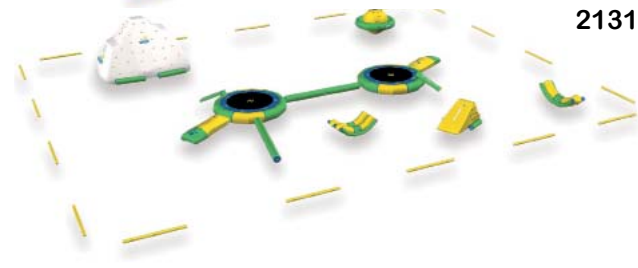

SPORTS PARK 60

1 Oval; 1 Long Jump; 1 Podium; 3 Balance Beam; 1 High Jump; 1 Base; 1 Bridge; 1 Cliff; 1 Slide; 4 Pond; 2 SideKick; 1 Swing; 2 Trampoline; 1 Curve; 1 Deck; 2 Ramp; 4 Junction; 1 ActionTower; 1 Flip; 18 Buoys

Item #

21311

CRS Price

\$75,250.00

SPORTS PARK 60+

1 IceTower XXL; 1 Bouncer XXL; 1 Roller; 1 Slider; 1 Flipper; 1 Spinner; 1 Double Rocker; 2 Balance Beam; 1 Base; 1 Bridge; 1 Cliff; 1 Slide; 3 Pond; 3 SideKick; 1 Swing; 1 Trampoline; 1 Curve; 1 Deck; 1 Ramp; 2 Junction; 1 ActionTower; 1 Flip; 18 Buoys

21313

\$75,150.00

SPORTS PARK +

1 IceTower XXL; 2 Bouncer XXL; 2 Roller; 2 Slider; 2 Flipper; 1 Spinner; 1 Double Rocker; 1 Rocker; 1 Climber; 18 Buoys

21314

\$29,800.00

ADDITIONAL PARTS

SAFETY CONNECTION BUNGEE